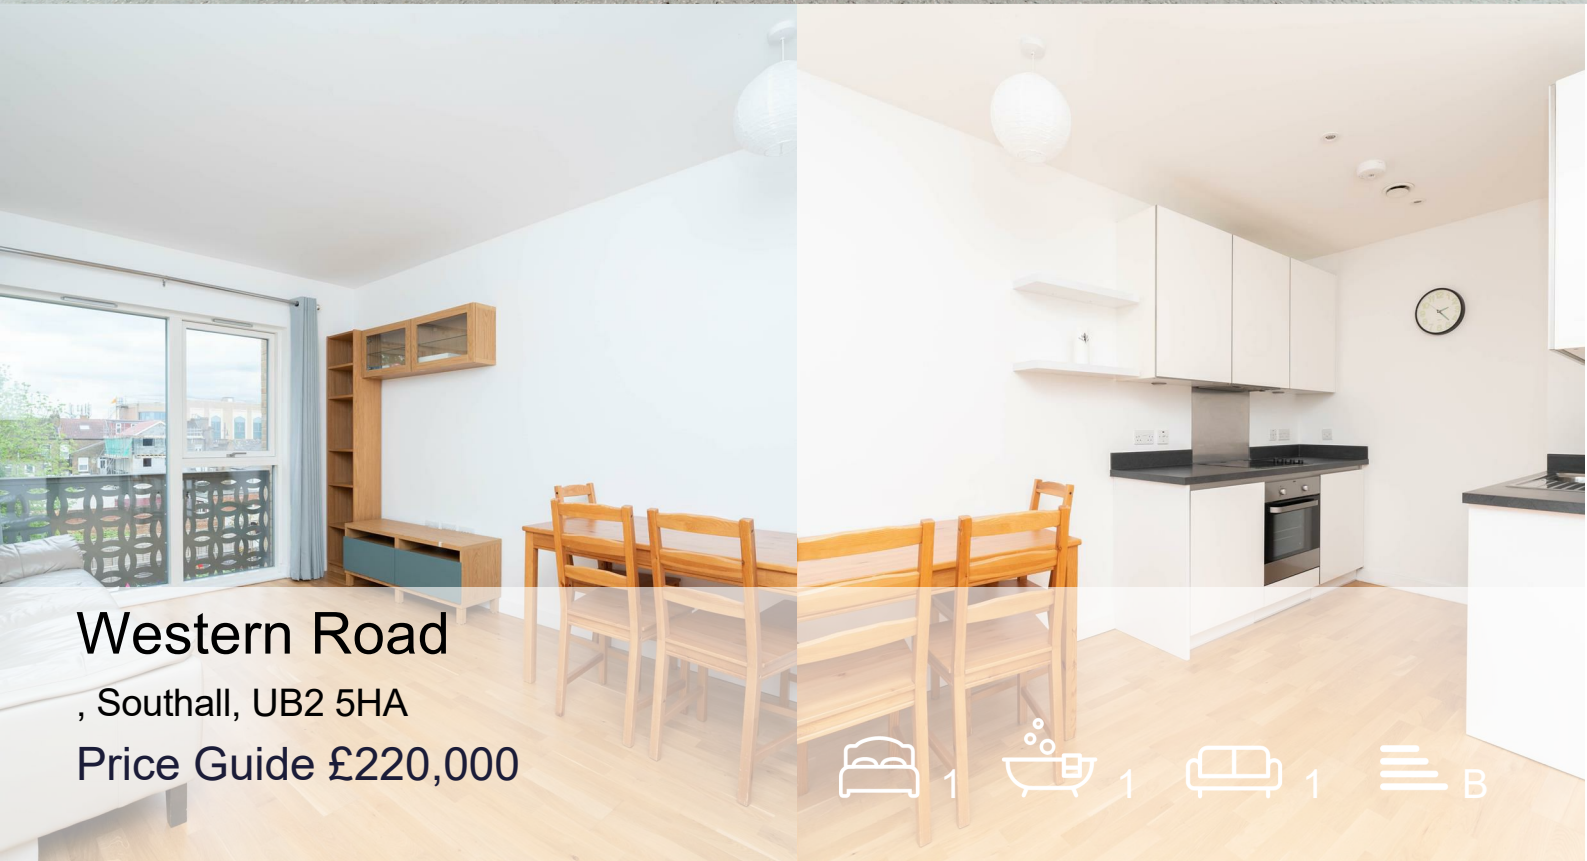

MOVE INN ESTATES

MAKING THE RIGHT MOVE

Western Road

, Southall, UB2 5HA

Price Guide £220,000